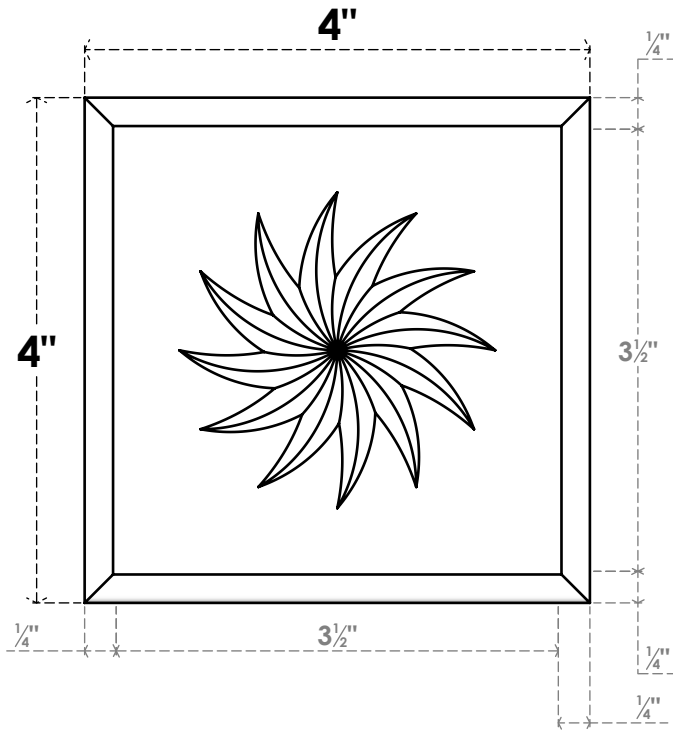

# ROSP040X040X050SDG14

4"W X 4"H X 1/2"P STANDARD SEDGWICK SPIRAL ROSETTE WITH ROUNDED EDGE, ARCHITECTURAL GRADE PVC

**FRONT**

**SIDE**

EKENA MILLWORK  
2300 WEST MAIN ST.  
CLARKSVILLE, TX 75426  
TOLL FREE: 866-607-0453  
WWW.EKENAMILLWORK.COM