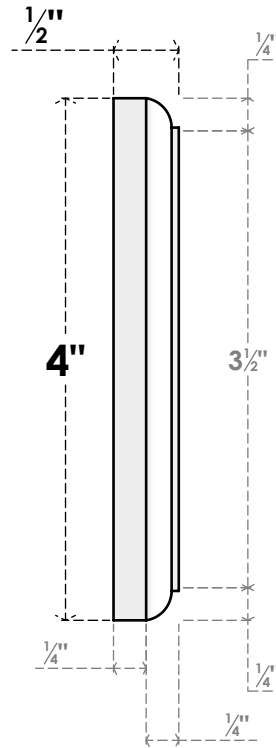

# ROSP040X040X050SDG14

4"W X 4"H X 1/2"P STANDARD SEDGWICK SPIRAL ROSETTE WITH ROUNDED EDGE, ARCHITECTURAL GRADE PVC

**FRONT**

**SIDE**

EKENA MILLWORK  
2300 WEST MAIN ST.  
CLARKSVILLE, TX 75426  
TOLL FREE: 866-607-0453  
WWW.EKENAMILLWORK.COM

**NOTES**

1. INSTALLATION TO BE COMPLETED IN ACCORDANCE WITH MANUFACTURER'S SPECIFICATIONS.
2. DRAWING MAY NOT BE TO SCALE
3. THIS DRAWING IS INTENDED FOR DESIGN AND PLANNING PURPOSES ONLY.
4. ALL INFORMATION CONTAINED HEREIN WAS CURRENT AT THE TIME OF DEVELOPMENT BUT MUST BE REVIEWED AND APPROVED BY THE PRODUCT MANUFACTURER TO BE CONSIDERED ACCURATE.
5. ARCHITECTURAL GRADE PVC PRODUCTS ARE MADE FROM EXPANDED CELLULAR PVC AND COME NATURALLY WHITE BUT MAY BE PAINTED